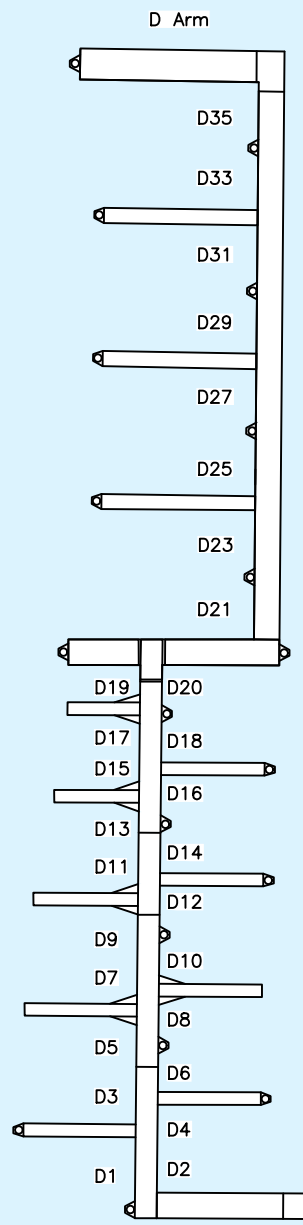

SPIT BRIDGE

SYDNEY HARBOUR