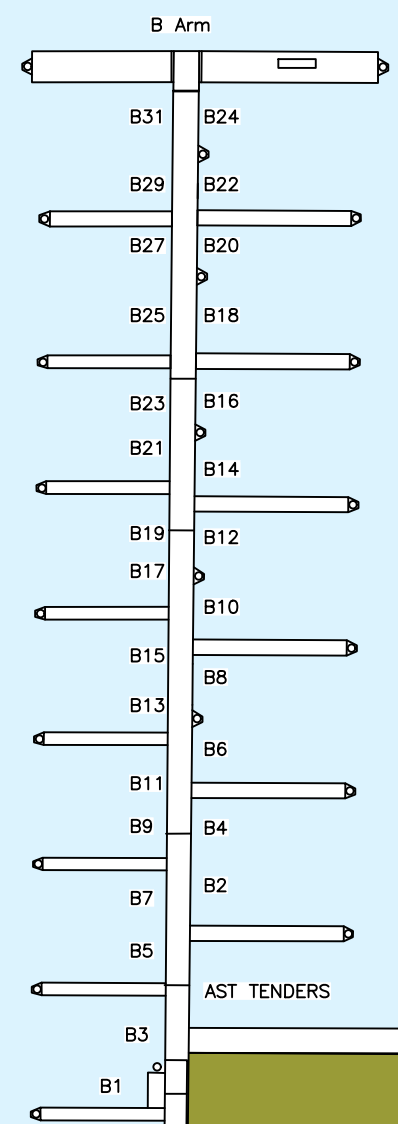

SPIT BRIDGE

SYDNEY HARBOUR