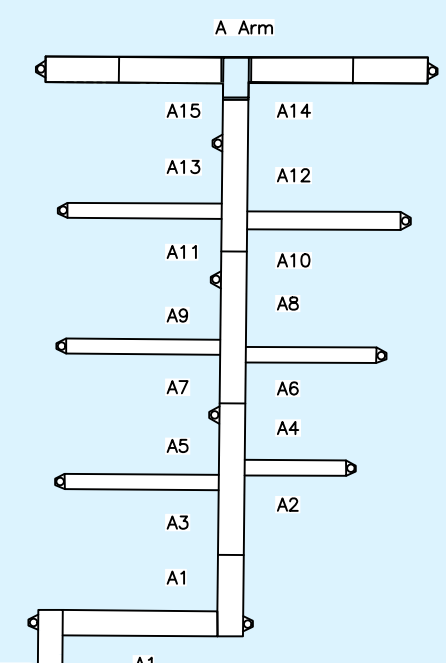

SPIT BRIDGE

SYDNEY HARBOUR