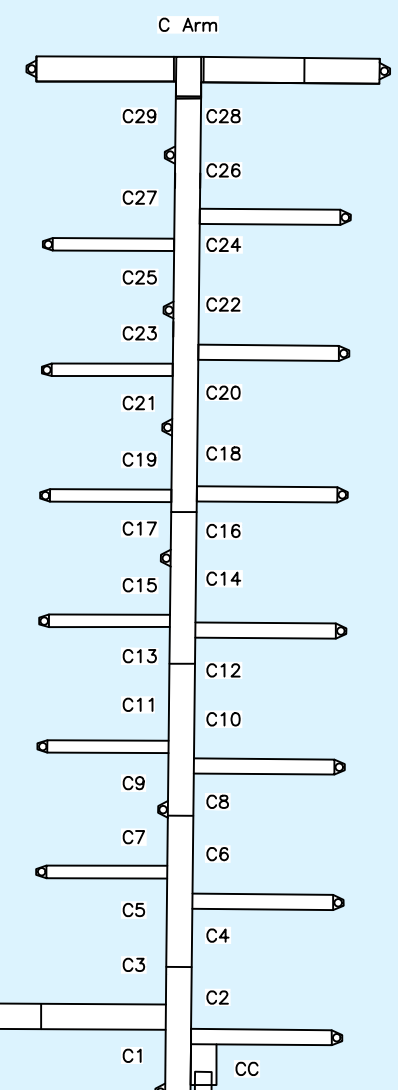

SPIT BRIDGE

SYDNEY HARBOUR